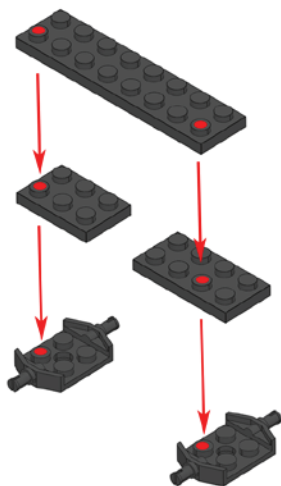

MANUAL
000  

MY POLICE

6+ PP1012

COMPATIBLE WITH OTHER BRANDS

1

3

x1

x2